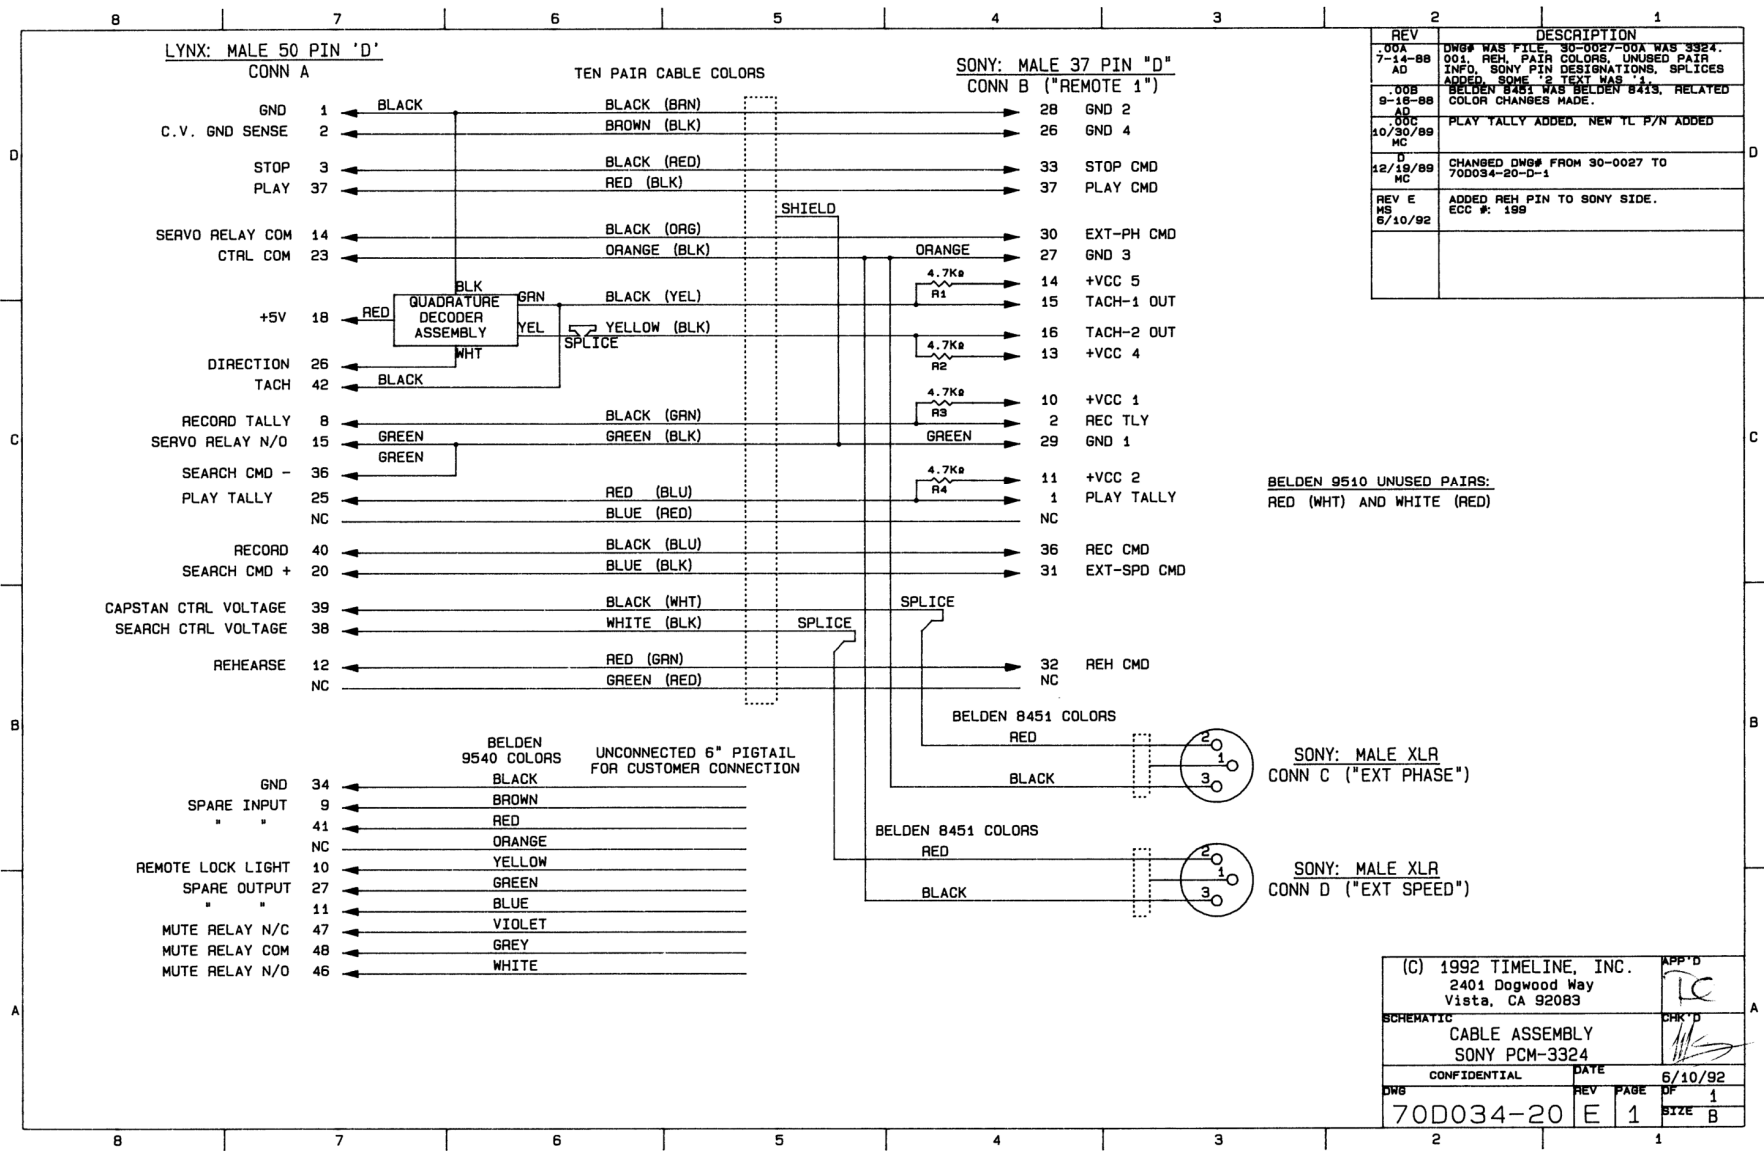

70D034-20 1/1 REV. E
CABLE ASSY, SONY PCM-3324

REV	DESCRIPTION
00A	DRW# WAS FILE 30-0027-00A WAS 3324.
7-14-88	AD 001. REH. PAIR COLORS, UNUSED PAIR INFO, SONY PIN DESIGNATIONS, SPLICES ADDED. SOME 'S' TEXT WAS '1'.
9-18-88	AD 00B BELDEN 8451 WAS BELDEN 8413, RELATED COLOR CHANGES MADE.
10/30/89	MC PLAY TALLY ADDED, NEW YL P/N ADDED
12/18/89	MC CHANGED DRW# FROM 30-0027 TO 70D034-20-D-1
REV E	ADDED REH PIN TO SONY SIDE.
MS	ECC #: 199
6/10/92	

(C) 1992 TIMELINE, INC. 2401 Dogwood Way Vista, CA 92083		APP'D TC
SCHEMATIC CABLE ASSEMBLY SONY PCM-3324		CHK'D [Signature]
CONFIDENTIAL	DATE	6/10/92
DRW	REV	PAGE
70D034-20	E	1
	DF	1
	SIZE	B