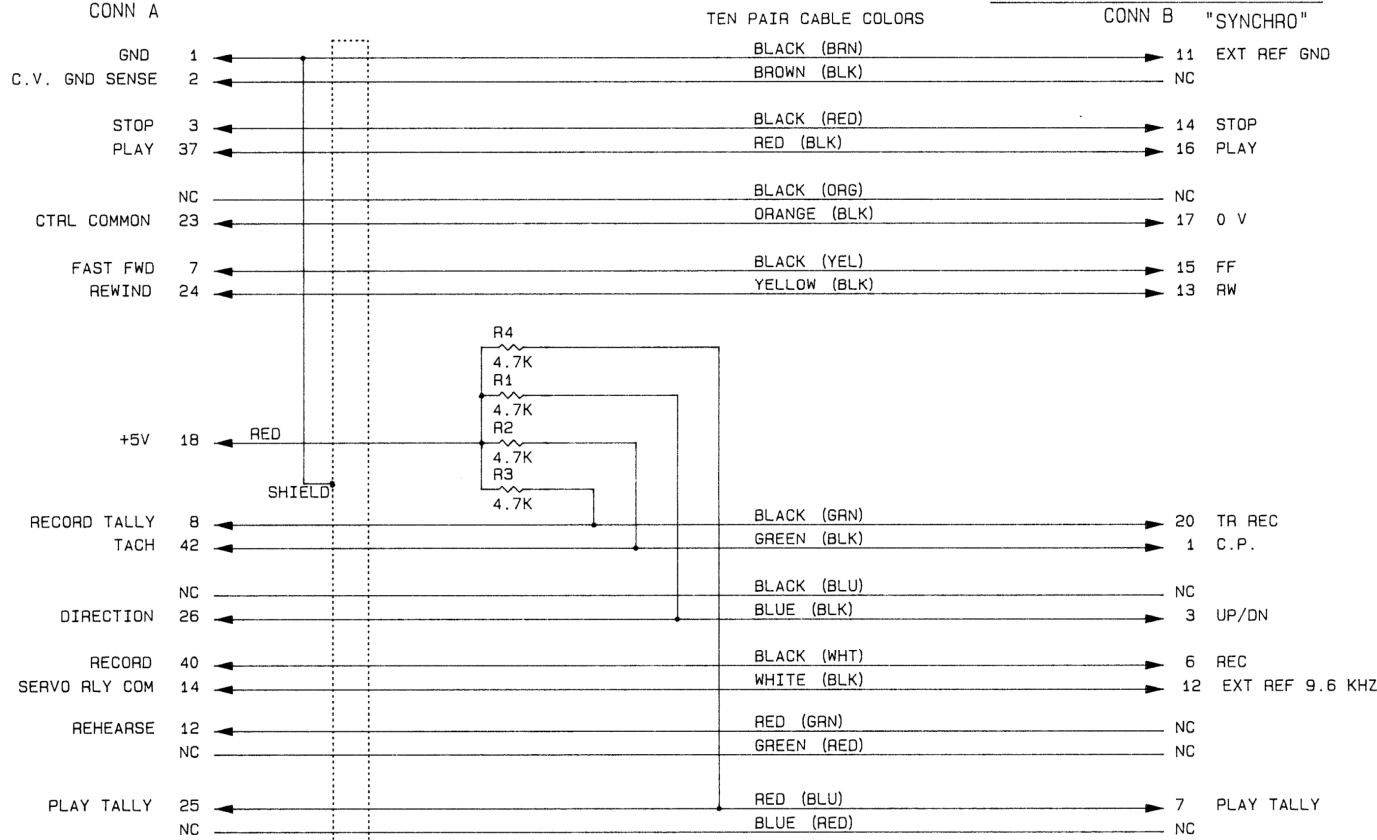

8

7

6

5

4

3

2

1

LYNX: MALE 50 PIN 'D'

FOSTEX: FEMALE 20 PIN HEADER

TEN PAIR CABLE UNUSED PAIRS:
RED (WHT) AND WHITE (RED)

REV	DESCRIPTION
00A 9-21-88	ORIGINAL RELEASE.
AD 10/31/89	ADDED PLAY TALLY, ADDED TL P/N
MC	
C 12/19/89	CHANGED DWG# FROM 30-0010 TO 700018-10-C-1
MC	

D

C

B

A

(C) 1989 TIMELINE, INC. 270 Lafayette St. New York, N.Y. 10012		APR'D <i>AB</i>
SCHEMATIC CABLE ASSEMBLY FOSTEX E SERIES		CHK'D
CONFIDENTIAL	DATE	12/19/89
DWG	REV	PAGE
700018-20	C	1
	OF	1
	SIZE	B

8